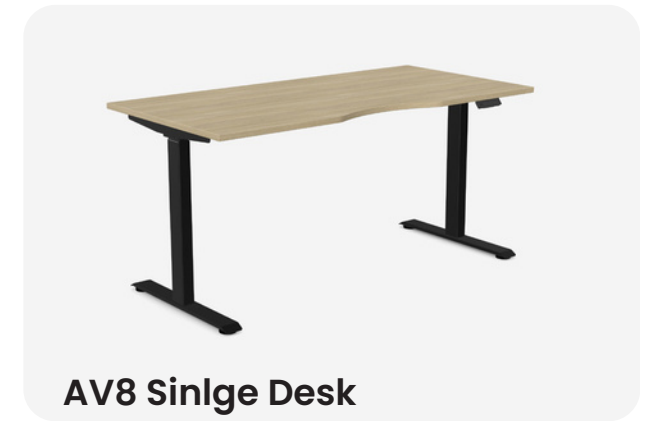

AV8 Single Desk

Frame Material SPCC steel
Input Voltage 100–240 V
Height Adjustment Range 700–1200 mm Stroke: 500 mm
Width Adjustment Range (Frame) 960–1500 mm Tolerance: ±5 mm
Compatible Tabletop Width 1200–1800 mm
Lifting Speed 30 mm/s
Load Capacity 100 kg (220.5 lb) **Drive System** Dual motor

Leg Configuration 2-leg structure
Lift Column Standard rectangular column • 75 × 45 mm • 80 × 50 mm
Feet 600 mm Options: leveling studs / wheels
Noise Level < 50 dB
Safety Features Anti-collision protection system
Certifications CE, UL, BSCI, SAA, BIFMA, RoHS, TÜV, etc.
Warranty 5 years on all parts

Stocked Frame Finishes

Stocked 25mm MFC Tops

Made to Order 25mm MFC Tops

Top Options

Top Sizes

Depths: 700 & 800mm
Widths: 1200, 1400, 1600 & 1800mm