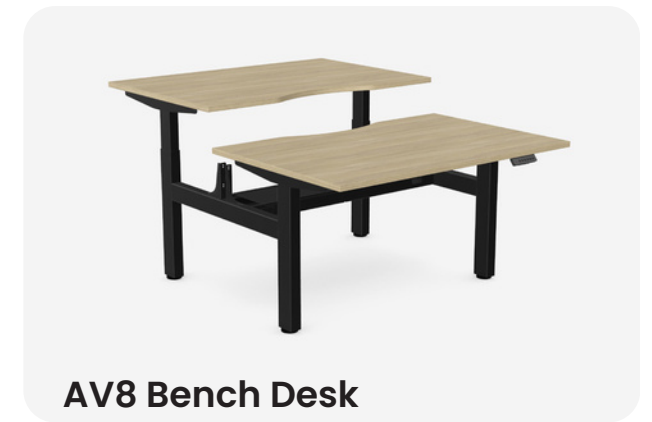

AV8 Bench Desk

Stocked Frame Finishes

Stocked 25mm MFC Tops

Made to Order 25mm MFC Tops

Top Options

Top Sizes

Depths: 700 & 800mm
Widths: 1200, 1400, 1600 & 1800mm

Frame Material SPCC steel

Input Voltage 100–240 V

Height Adjustment Range 700–1200 mm Stroke: 500 mm

Width Adjustment Range (Frame)

960–1500 mm Tolerance: ±5 mm

Compatible Tabletop Width 1200–1800 mm

Lifting Speed 30 mm/s
Load Capacity (per desk) 100 kg (220.5 lb)

Drive System Dual motor

Leg Configuration 4-leg structure

Lift Column Standard rectangular column • 75 × 45 mm • 80 × 50 mm

Noise Level < 50 dB

Safety Features Anti-collision protection system

Certifications CE, UL, BSCI, SAA, BIFMA, RoHS, TÜV, etc.

Warranty 5 years on all parts