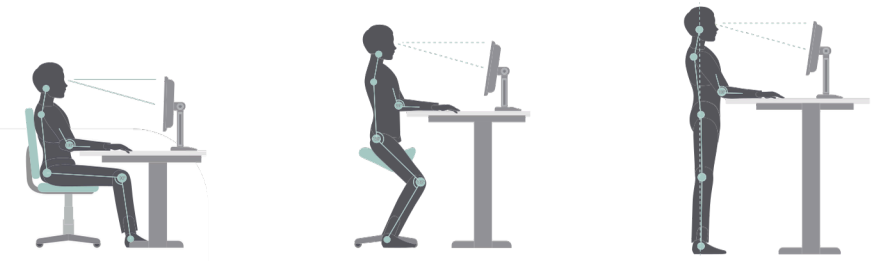

AV8 Sit-Stand desking.

Wellbeing and ergonomics go hand-in-hand in workspaces which are people-centred and healthy.

Choosing furniture and accessories should not just be about aesthetics and price. Well-designed, properly engineered products are crucial in promoting positive employee mental and physical health which, in turn, increases productivity and presenteeism.

Our Sit-Stand Collection has been designed to enhance workplaces.

What are the benefits of sit-stand desking?

Healthier heart

People who sit for more than 8 hours a day, double their risk of developing heart disease compared to those who sit for less than 4 hours a day.

Fight obesity

Prolonged sitting slows down the metabolism, promoting fat accumulation. Standing up intermittently at a sit-stand desk decreases the risk of obesity.

Better back health

Studies show that using height-adjustable desks can dramatically decrease chronic back pain caused by inactivity and prolonged sitting.

Reduce stress & fatigue

In one seven-week study, participants using standing desks reported less stress and fatigue than those who remained seated the entire work day.

Live longer

People who sit the most are at a 49% greater risk of dying early. Reducing sitting time to 3 hours per day can raise your average life expectancy.

Improve circulation

Improve blood-flow by alternating between ergonomic office chairs that promote dynamic movement when seated and adjustable sit-stand deskings.

Less stiffness

Leg and glute muscles are more active and therefore stronger, in users who alternate between sitting and standing which reduces long-term discomfort and strain.

Smarter thinking

Dynamic working encourages oxygen-rich blood to be pumped around the body, reversing the effects of inactivity where brain function slows down.